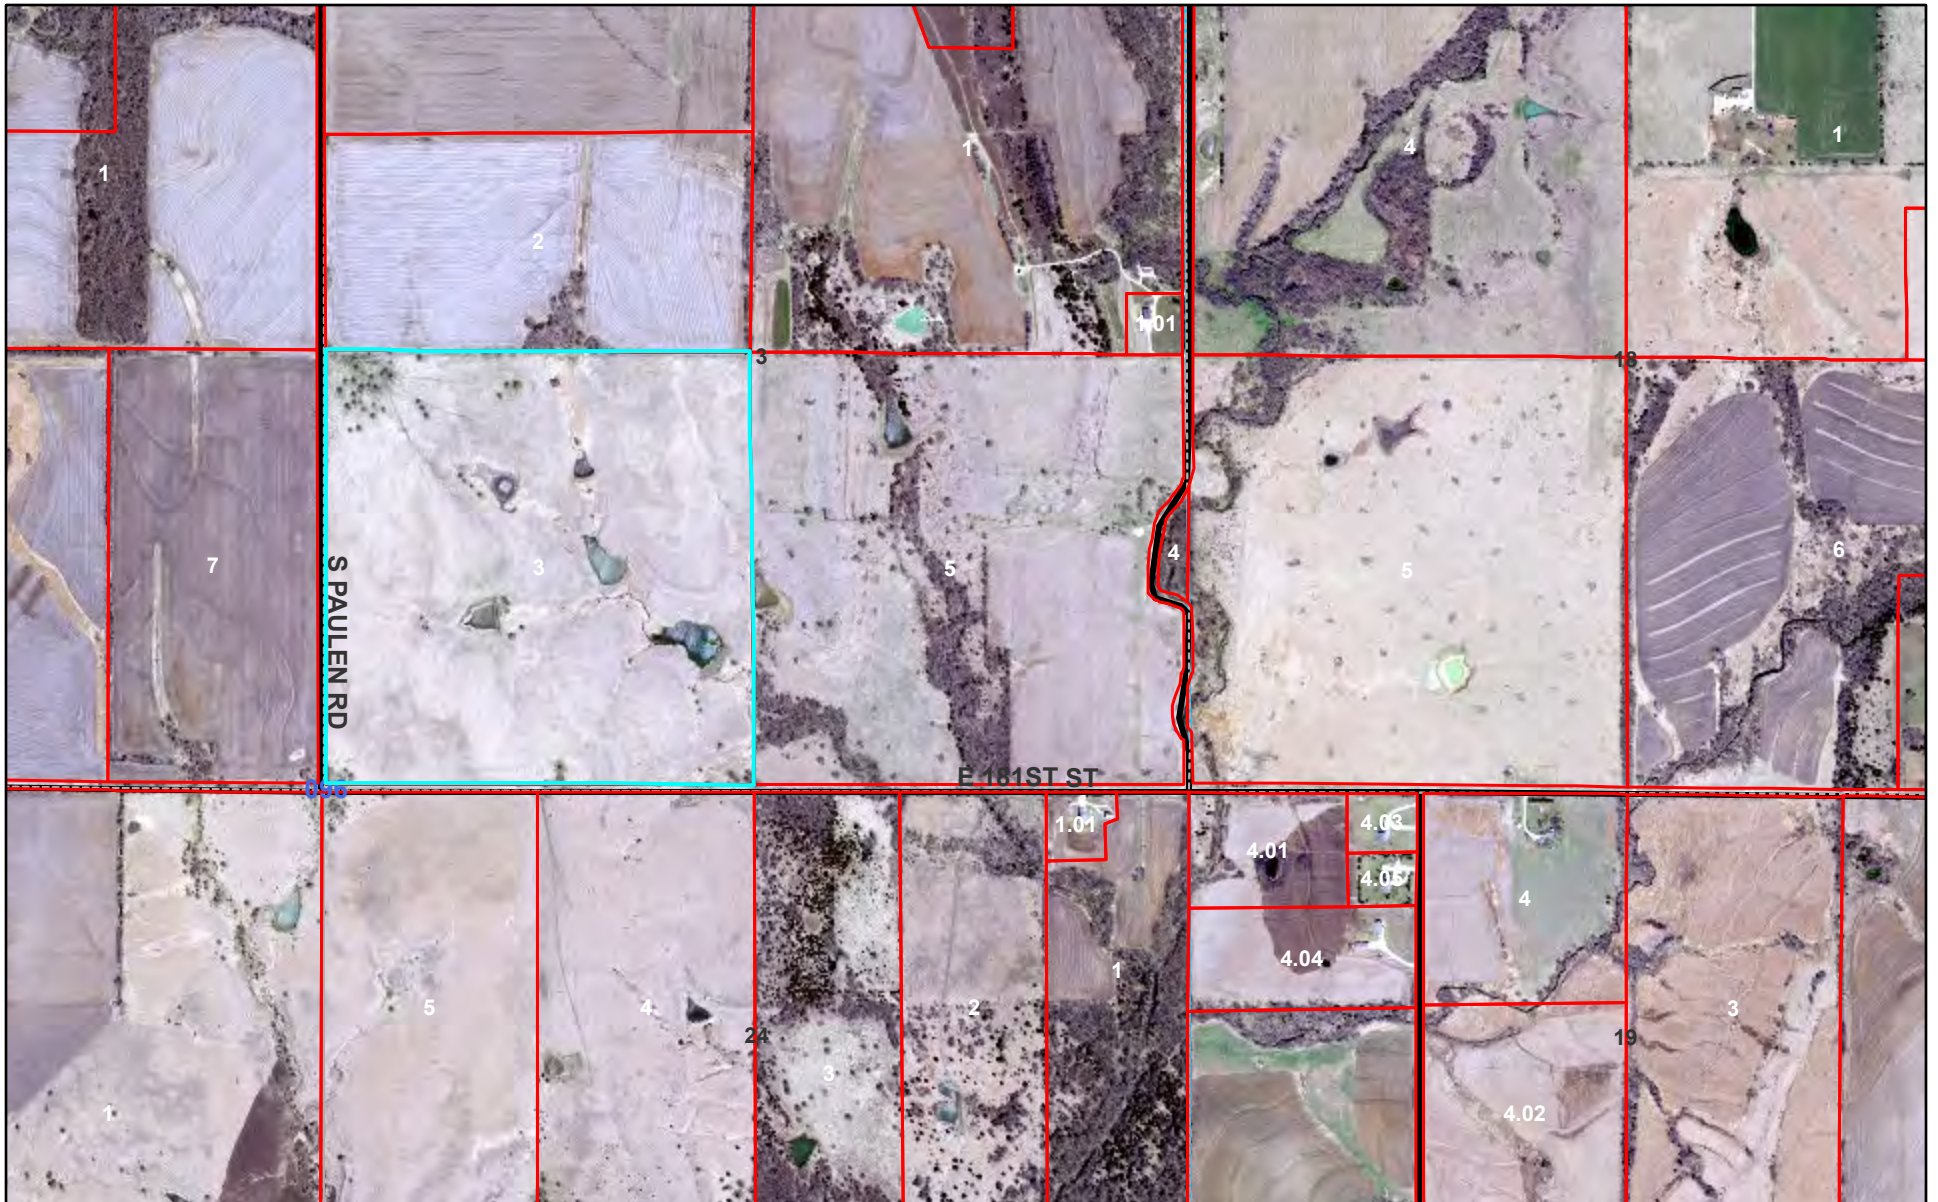

Brune 160± Acres

7/4/2019, 8:46:56 AM

- Appraisers Office Land Ownership (Parcels)
 - CAMA Map Sheet Index
 - Sections
 - Roads
 - Osage County Boundary
 - Red: Band_1
 - Green: Band_2
 - Blue: Band_3
- NG911 2014 Aerial Image (leaf off, 1' pixel)