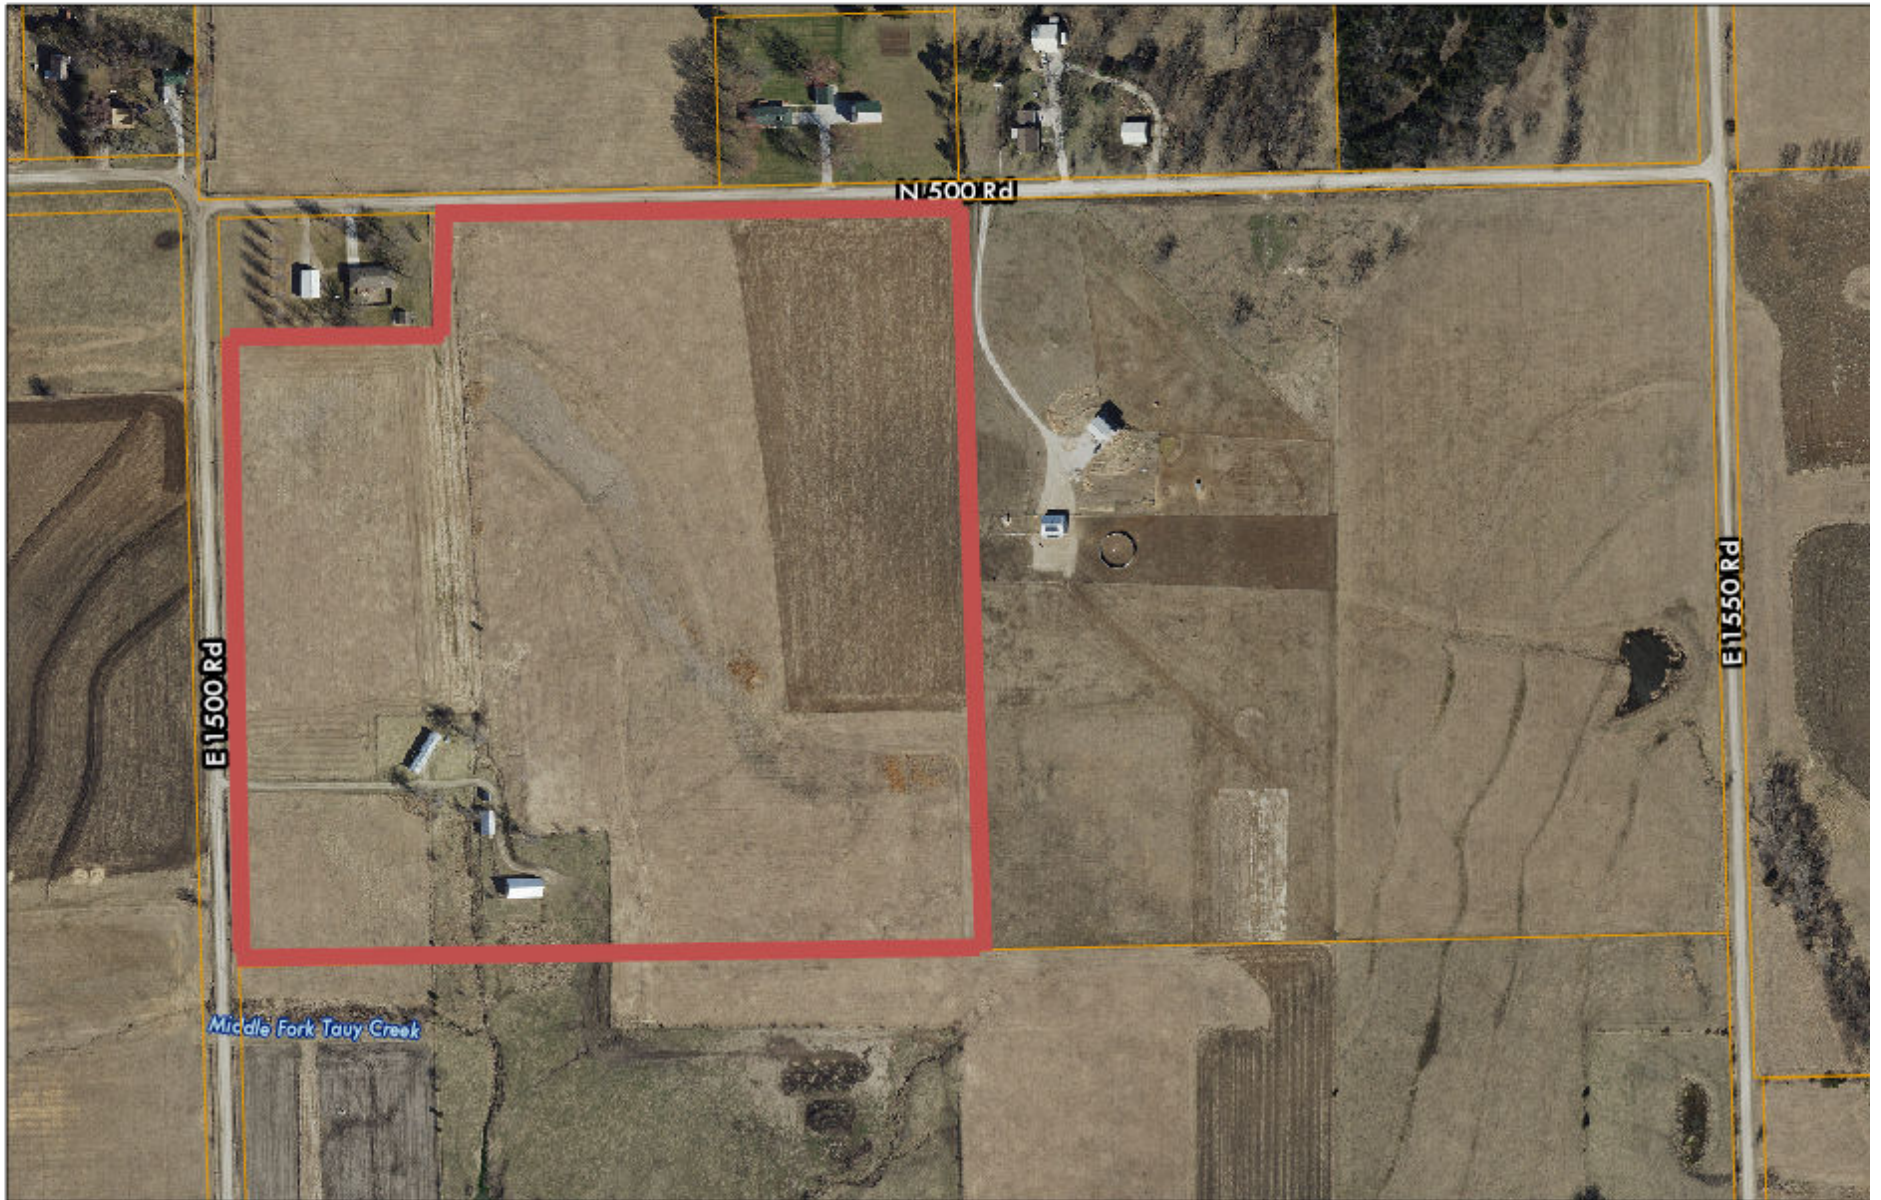

480 E 1500 Rd., Baldwin City, KS 66006

8/29/2021, 9:29:10 AM

 Tax Parcel

Douglas County KS GIS; Surdex, Douglas County KS GIS., Douglas Co  
KS GIS; City of Lawrence, KS GIS

Douglas County, K

DISCLAIMER: This is not a legal survey. This map is to be used for reference purposes only, and no other use or reliance on the same is autho