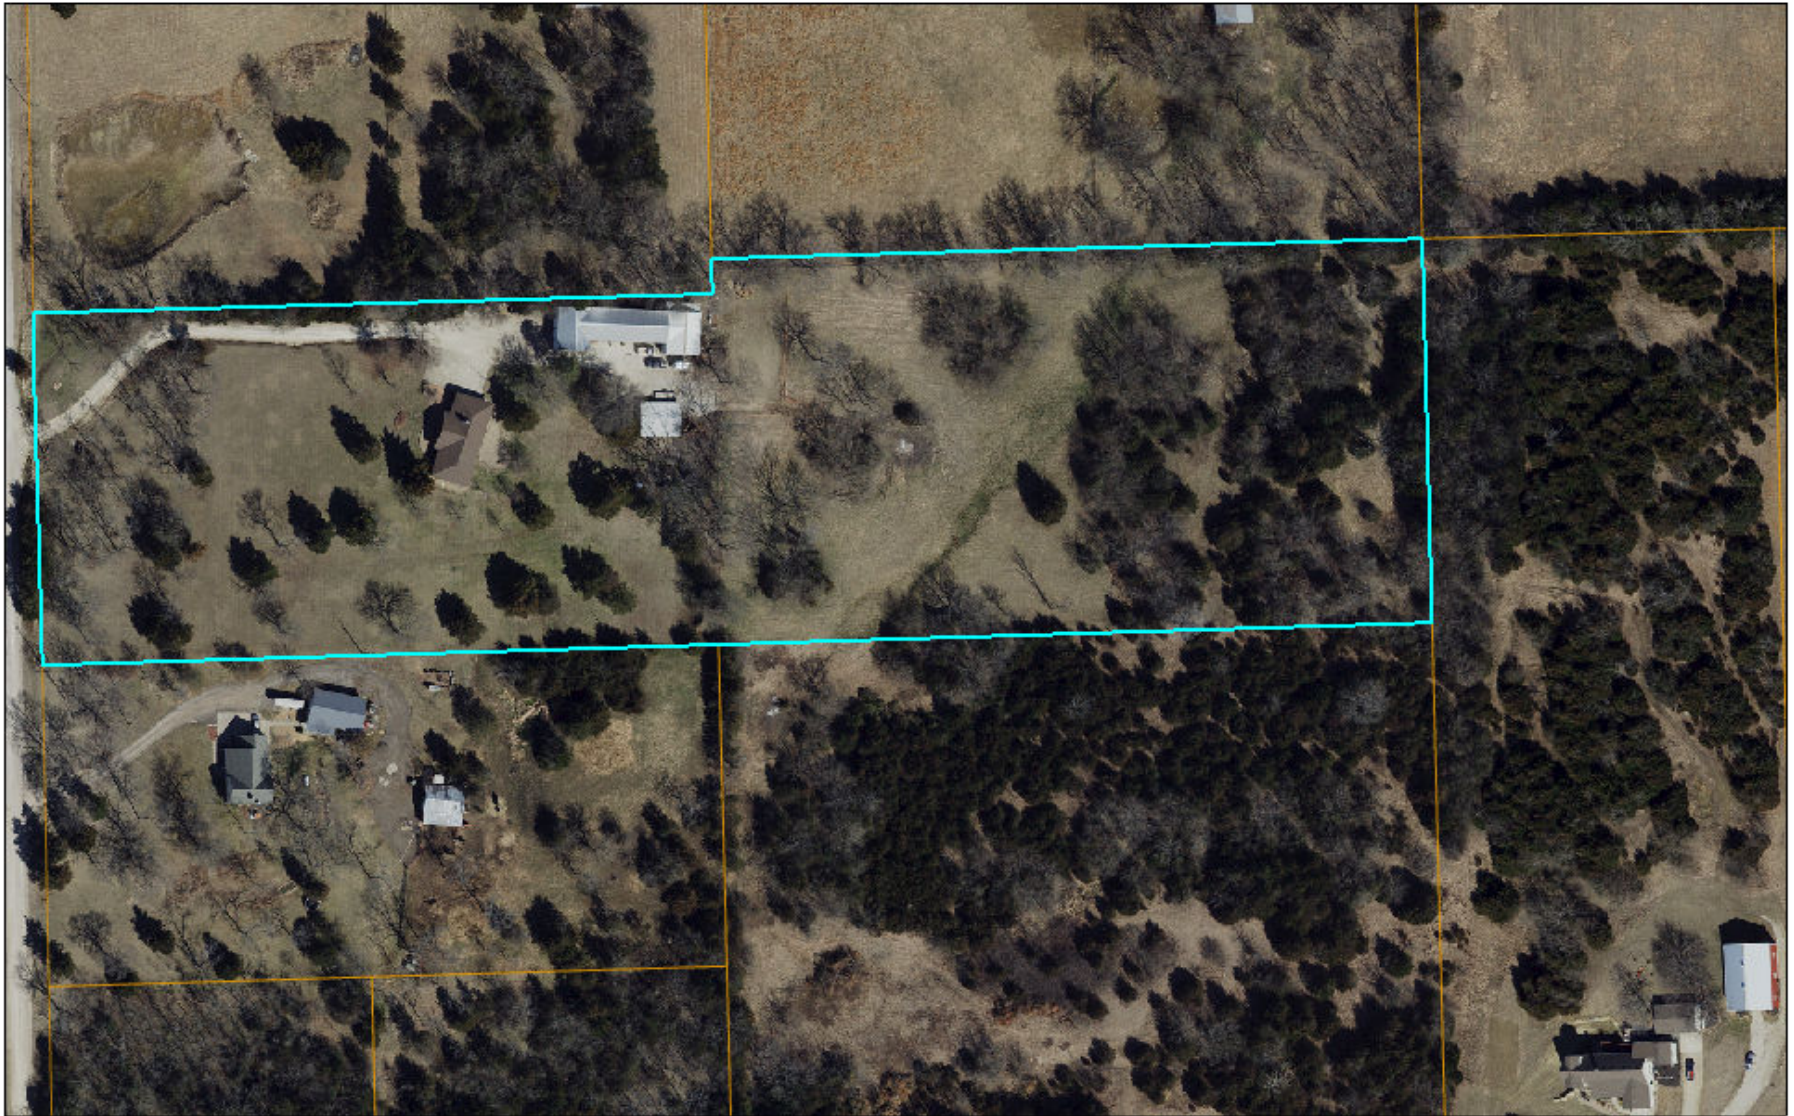

# 622 E 1000 Rd, Baldwin City, KS

8/18/2022, 9:10:56 AM

 Tax Parcel

Douglas County KS GIS; Surdex, Douglas County KS GIS., Douglas County, KS GIS; City of Lawrence, KS GIS

Douglas County, Kansas

DISCLAIMER: This is not a legal survey. This map is to be used for reference purposes only, and no other use or reliance on the same is authorized.